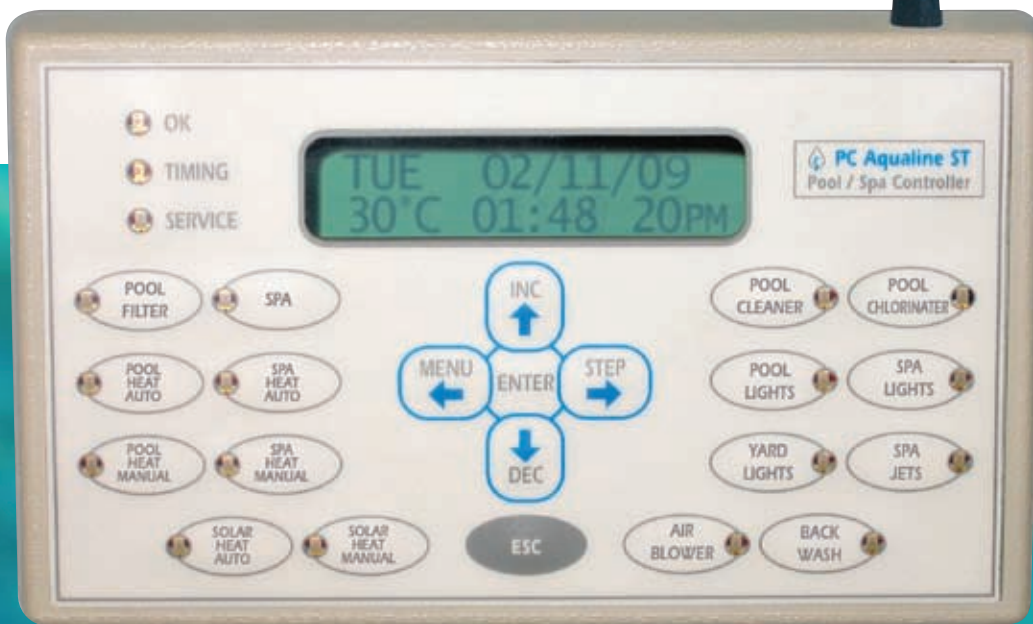

THE LATEST ADDITION TO
THE PC AQUALINE RANGE...

PALM CONTROLLER™

Controls waterfalls and other water features

Motorised valves controls pool/spa switching and water features

Controls spa jet-blowers and lights

Integrated with Home Automation

THE ULTIMATE BACKYARD ENVIRONMENT CONTROLLER FOR YOUR PALM!

Palm Control

Now your PC Aqualine Palm Controller in-house panel can be portable to use around the pool by simply removing it from the in-house charger; and when finished, simply plug back into your charger.

Impressive performance in wireless control

The PC Aqualine Palm Controller brings the power and flexibility of a hand held wireless control system.

Designed for wireless use in a backyard environment. the PC Aqualine Palm Controller packs a powerful Pool and Spa Control System into an easy to use wireless system.

Optional extras

- PC Teleline allows you to operate your pool and spa from your mobile phone or any touch tone telephone.
- This systems allows maximum security.
- Hand held 4-16 function radio remote with a 50 metre range
- Spa Side Switch is a four button switch which can control up to 16 functions ie. 16 pieces of equipment
- The PC Aqualine ST is upgradable in the field.